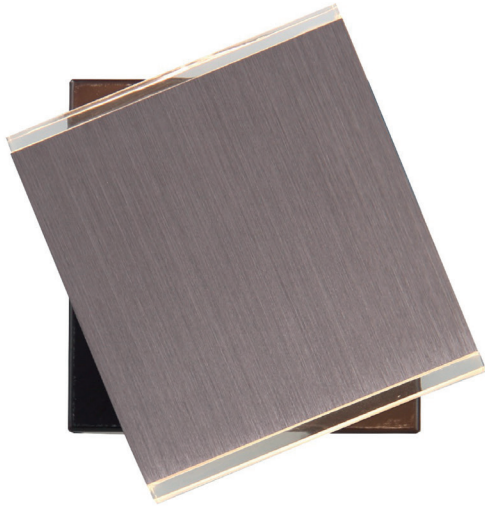

Task AC76200B Wall Light

This LED wall sconce from the “Task Collection” is the definition of cool. Light from two ends, on off button and rotates 90 degrees. (4 metallic type finishes available)

ORDERING

Model	AC76200B
Collection	Task
Finish	Oil Rubbed Bronze

PRODUCT DIMENSIONS (inches)

Width	2.5
Length	5
Height	4.75
Overall Height	
Ext.	2.5
Chain Inc.	
Rods Inc.	
Wire Length	
Canopy Size	
Sloped Ceiling	

BULBS

Bulbs Included	No
Bulb Qty.	2
Wattage	4.8
Dimmable	Yes
Socket Base Type	LED
Lumens (LED)	960
CRI (LED)	80
Kelvin (LED)	3000

PACKAGING DIMENSIONS

Weight	Length	Width	Height

OTHER

UPC	7.7835E+11
Material	
Safety Rated	Interior/Dry
Listing	ETL
Warranty	