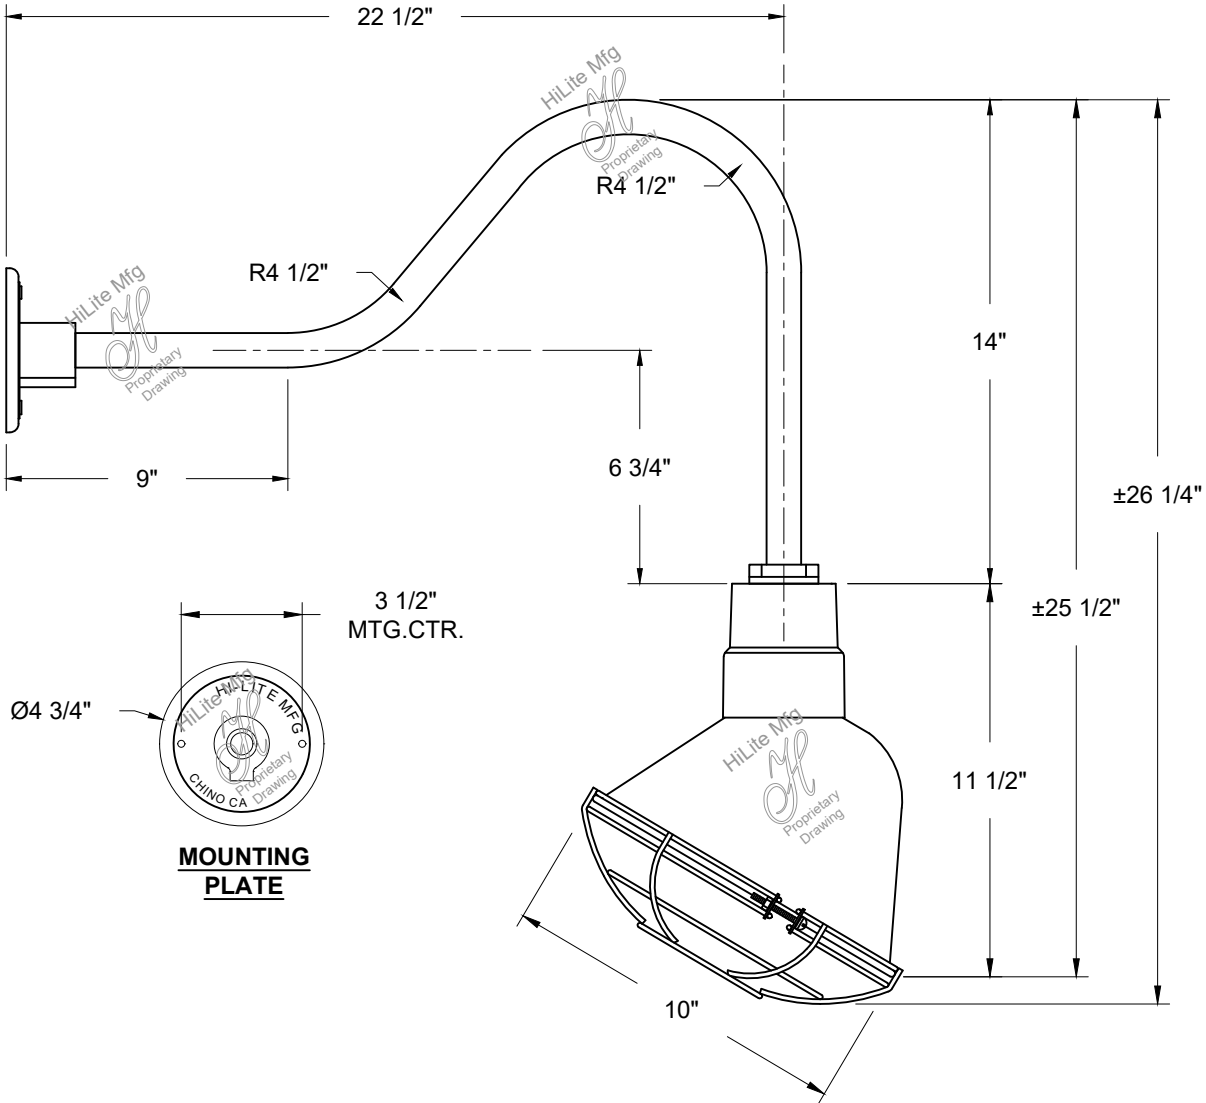

HiLite Mfg
 Proprietary
 Drawing

HiLite Mfg
 Proprietary
 Drawing

HiLite Mfg
 Proprietary
 Drawing

HiLite Mfg
 Proprietary
 Drawing

WET LOCATION

Item Number	Wattage	Voltage
H-QSN18110-SA/QSNHL-H/QSNWGR-10"	200W	120V

Finish
 91-Black, 93-White, 96-Galvanized,
 145-Oil Rubbed Bronze

Mounting
 Wall Mount

Lamp/Socket
 1-Medium Base INC

***Confidential and Proprietary. The information contained on this page is the sole property of Hi-Lite Mfg. Co., Inc. Any reproduction, redistribution, or use to profit from in part or as a whole without prior written authorization of Hi-Lite Mfg. Co., Inc. is unlawful, against trade laws and will be prosecuted to the fullest extent.