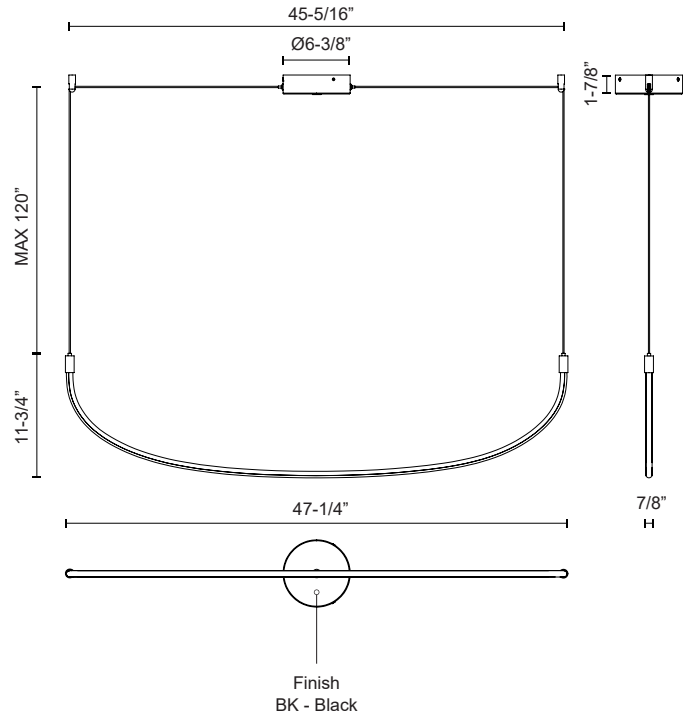

TALIS LP89048-UNV

PENDANTS

PROJECT

LP89048-BK-UNV
Black

SPECIFICATION DETAILS

Fixture Dimensions	L47-1/4" x W7/8" x H11-3/4"
Light Source	LED with DC Driver
Wattage	24W
Total Lumens	2080lm
Delivered Lumens	BK-1477lm
Voltage	120-277V
Color Temperature	3000K
CRI (Ra)	90CRI
Optional Color Temps	2700K - 5000K Available, Minimum Order Quantities Apply
LED Rated Life	50,000 hours
Dimming	100% - 10%, TRIAC or ELV Dimmer (Not Included)
Adjustable	Yes
Wire Length	120" Max
Wire Type	BK - Black Wire
Minimum Hang Height	16"
Location	Dry
Canopy Dimensions	D6-3/8" x H1-7/8"
Sloped Ceiling Adaptable	Yes
CEC Title 24 JA8	Yes, JA8-2022
Paint Finish	BK02

* For custom options, consult factory for details.

* For warranty information, please visit www.kuzcolighting.com/warranty

DESCRIPTION

The Talis is a new take on a Kuzco classic. Forged as a simple yet organic "U" shaped bar of illumination, the Talis is minimal and stylish at the same time. When layered in three or five bars of illumination, the Talis creates a unique melody that is sure to be the statement of any space. Adjust each bar to the height and space you like with this versatile collection.