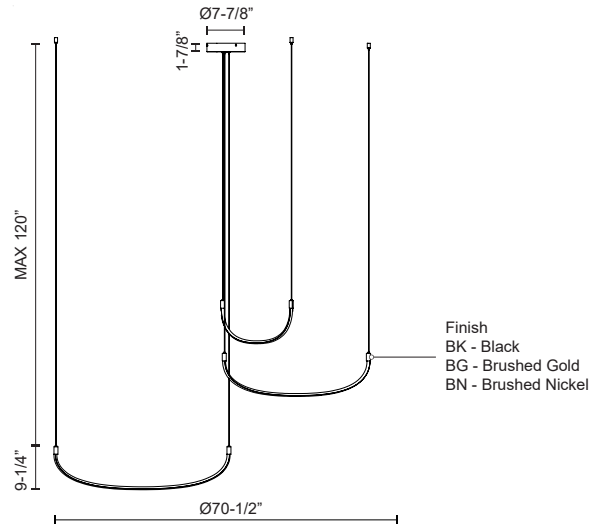

TALIS
MP89370
PENDANTS

PROJECT

SPECIFICATION DETAILS

Fixture Dimensions	D70-1/2" x H9-1/4"
Light Source	LED with DC Driver
Wattage	56W
Total Lumens	4160lm
Delivered Lumens	BG-3328lm; BK-3200lm; WH-3349lm;
Voltage	120V
Color Temperature	3000K
CRI (Ra)	90CRI
Optional Color Temps	2700K - 5000K Available, Minimum Order Quantities Apply
LED Rated Life	50,000 hours
Dimming	100% - 10%, TRIAC or ELV Dimmer (Not Included)
Adjustable	Yes
Wire Length	120" Max
Wire Type	BG - Black Wire; BK - Black Wire; BN-Clear Wire;
Minimum Hang Height	14"
Sloped Ceiling Adaptable	Yes
Location	Dry
CEC Title 24 JA8	Yes, JA8-2022
Canopy Dimensions	D7-7/8" x H1-7/8"
Paint Finish	BG01; BK02; BN01;

* For custom options, consult factory for details.

* For warranty information, please visit www.kuzcolighting.com/warranty

DESCRIPTION

The Talis is a new take on a Kuzco classic. Forged as a simple yet organic "U" shaped bar of illumination, the Talis is minimal and stylish at the same time. When layered in three or five bars of illumination, the Talis creates a unique melody that is sure to be the statement of any space. Adjust each bar to the height and space you like with this versatile collection.

Finish
BK - Black
BG - Brushed Gold
BN - Brushed Nickel