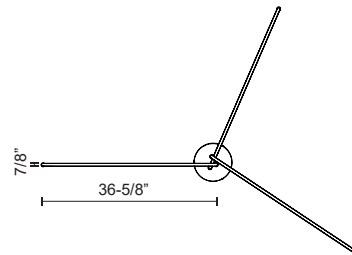

KUZCO

CANADA: 19054 28TH AVENUE - SURREY, BC V3Z 6M3
USA: 3035 E. LONE MOUNTAIN ROAD - LAS VEGAS, NV 89081

WWW.KUZCOLIGHTING.COM

© 2022 KUZCO LIGHTING. ALL RIGHTS RESERVED.

COMMENT